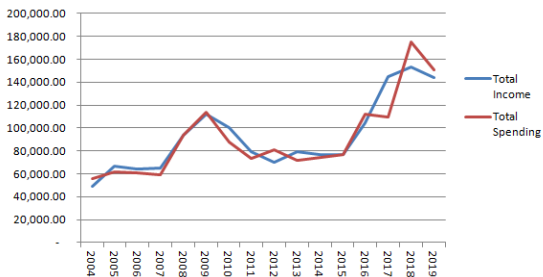

Our year in numbers

Income
£152,976

Spending
£174,667

6 committee members
11 staff members
16 volunteers
36 user groups

85 parties
2,400 happy adults & children!

£61,439
grant
funding

Kerry Watson Thank you so much for everything you do u have an amazing team...can't wait for our next shows with you guys exciting times ❤️💜❤️
Russian ballet loved the Bettridge that much they wanted to book the hall again said was lovely place and lovely people 😊 first class xxxxxx
 Love Reply · Message · 20w