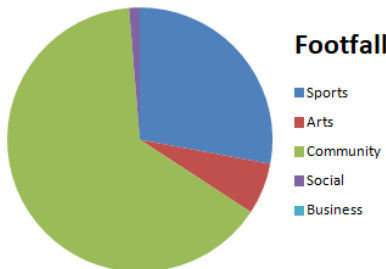

Our year in numbers

Income
£152,976

Spending
£174,667

6 committee members
11 staff members
16 volunteers
36 user groups

85 parties
2,400 happy adults & children!

£61,439
grant
funding

Kerry Watson Thank you so much for everything you do u have an amazing team...can't wait for our next shows with you guys exciting times ❤️💜❤️
Russian ballet loved the Bettridge that much they wanted to book the hall again said was lovely place and lovely people 😊 first class xxxxxx
 Love Reply · Message · 20w