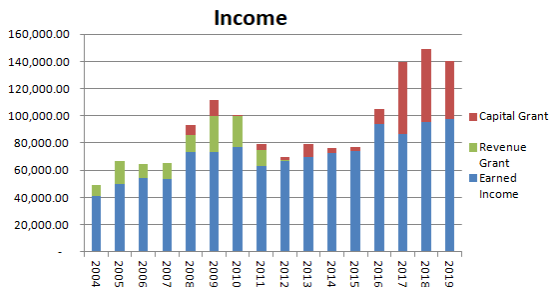

Our year in numbers

Income
£152,976

Spending
£174,667

6 committee members
11 staff members
16 volunteers
36 user groups

85 parties
2,400 happy adults & children!

£61,439
grant
funding

Kerry Watson Thank you so much for everything you do u have an amazing team...can't wait for our next shows with you guys exciting times ❤️💜❤️
Russian ballet loved the Bettridge that much they wanted to book the hall again said was lovely place and lovely people 😊 first class xxxxxx
 Love Reply · Message · 20w